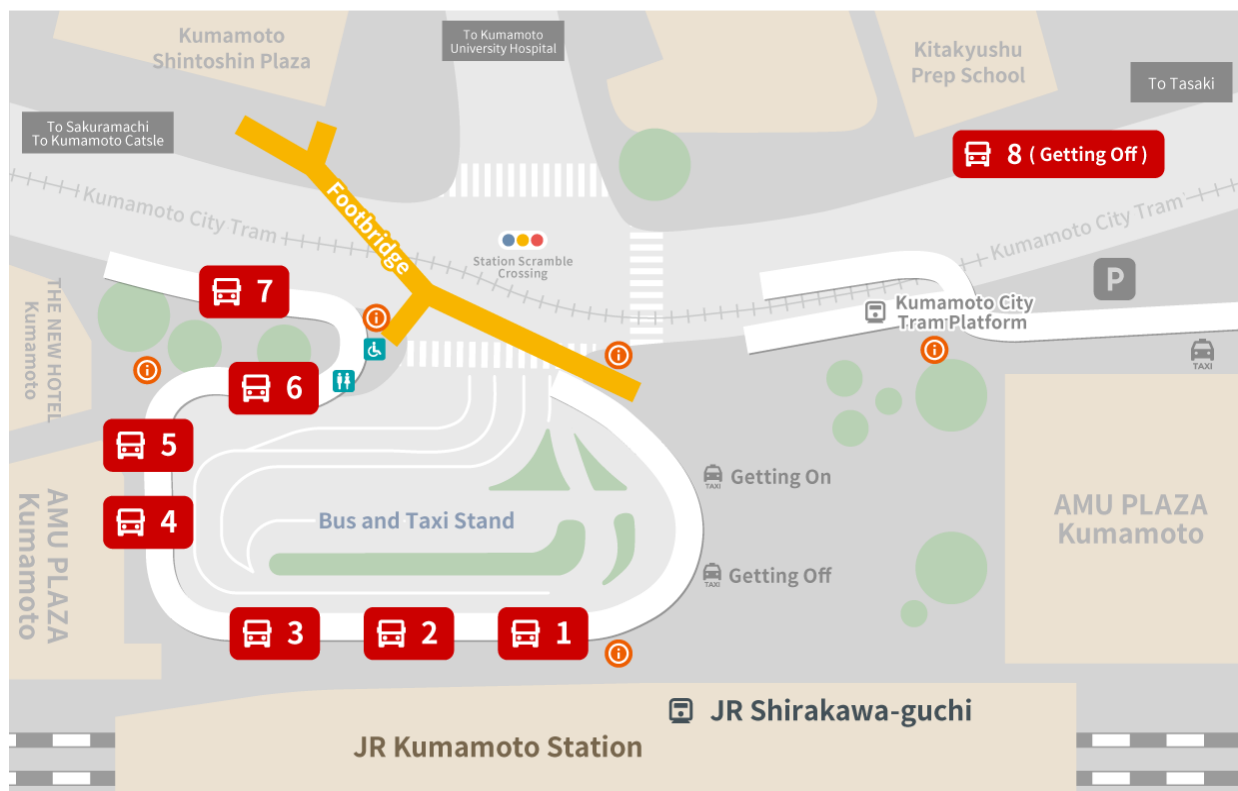

# Kumamoto Sta. Bus stop

as of Apr.01,2021

Note ⓘ ... Guide Board ♿ ... Public Rest Room ♿ ... Family Restroom

# Kumamoto Sta. Bus stop

as of Apr.01,2021

| No. | Destination                                 | Name of the bus        |
|-----|---|------------------------|
| 7   | Kumamoto Airport                            | Airport Limousine      |
|     | Kumamoto Airport, Takamori                  | Takamori-go            |
|     | Aso, Kurokawa, Yufuin, Beppu                | Kyushu Odan Bus        |
|     | Fukuoka<br>[Tenjin, Hakata/Fukuoka Airport] | Hinokuni-go            |
|     | Takachiho, Nobeoka                          | Takachiho-go           |
|     | Aso, Oita                                   | Yamabiko-go            |
|     | Miyazaki                                    | Nanpu-go               |
|     | Kagoshima                                   | Kirishima-go           |
|     | Nagasaki                                    | Rindo-go               |
|     | Osaka, Kyoto                                | Sunrise-go, Asokuma-go |